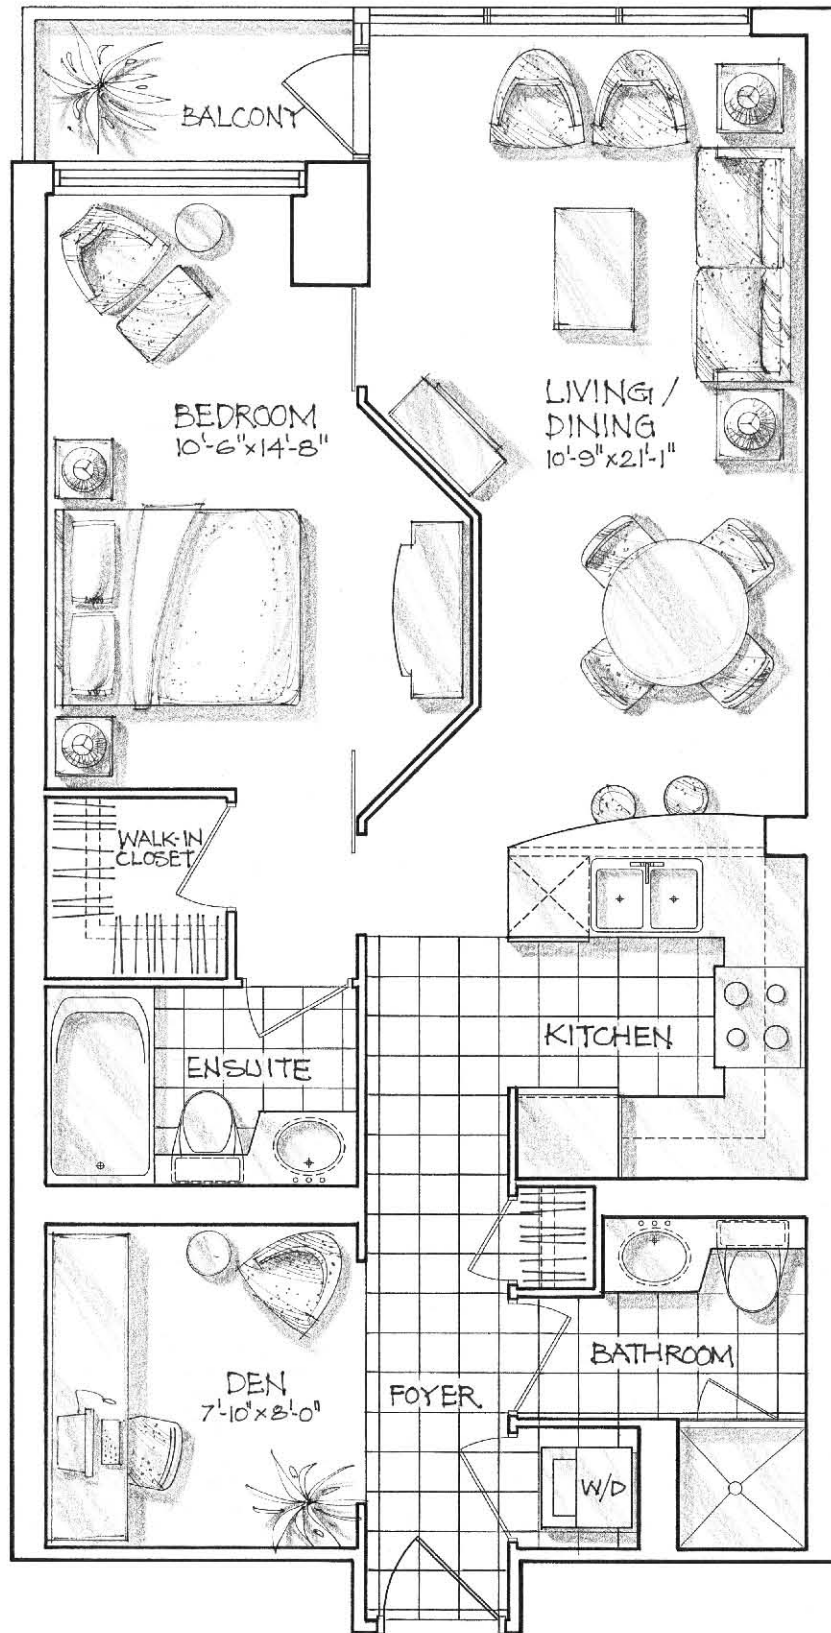

THE WELLINGTON

737 SQ. FT.

Floors 7-16

All areas and stated room dimensions are approximate. Floor area measured in accordance with ONHP bulletin #22. Actual living area will vary from floor area stated.

BLACK KEYLINE DOES NOT PRINT