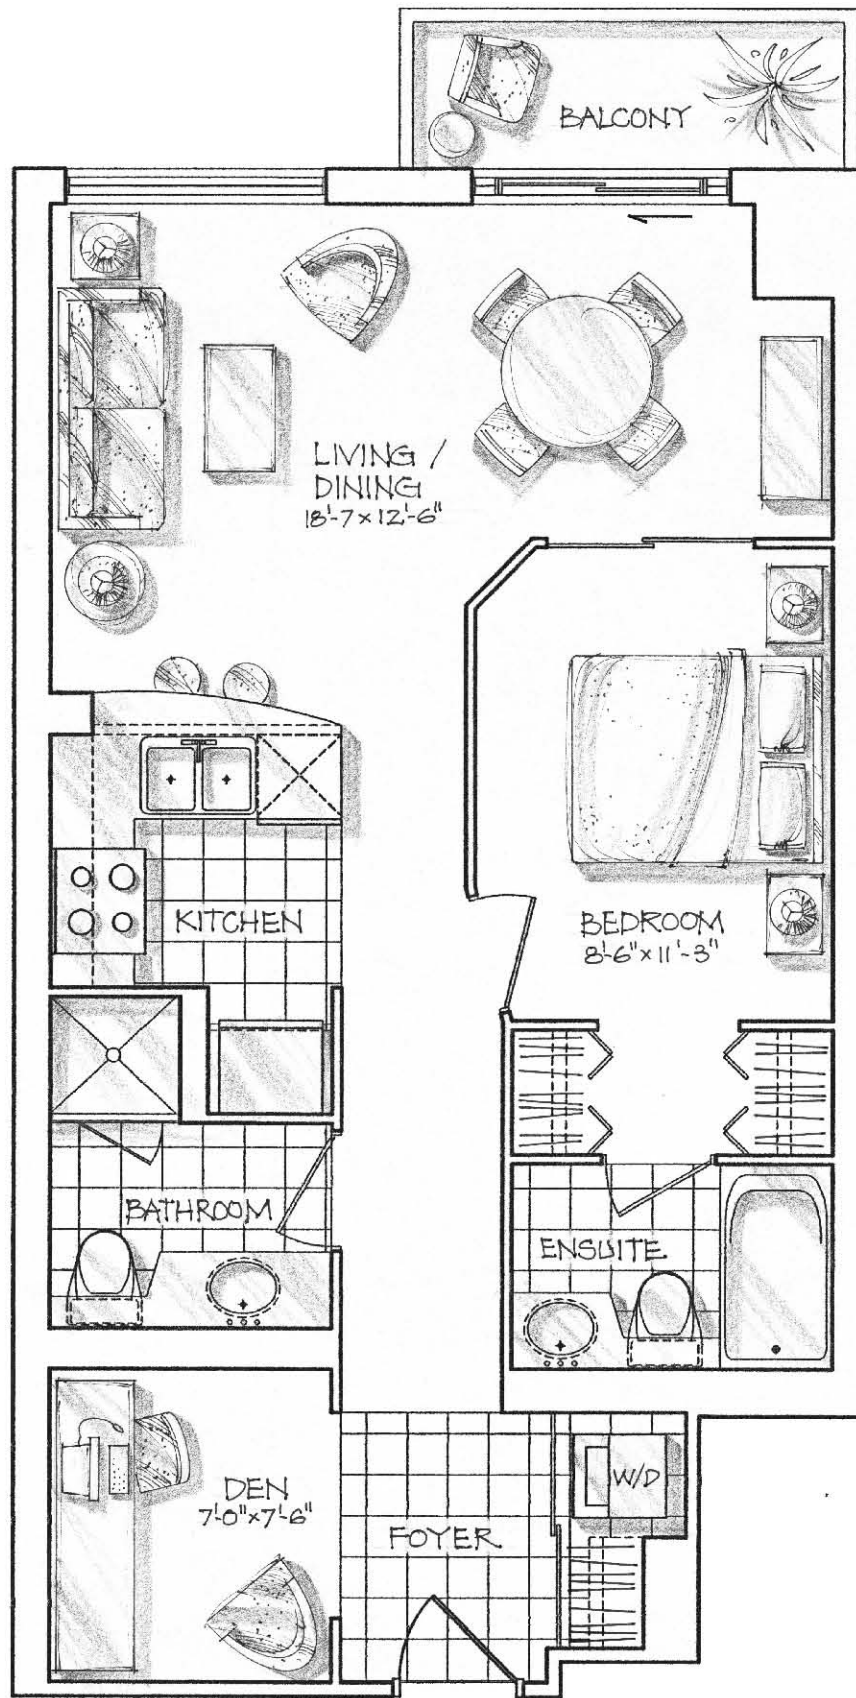

THE NASHVILLE

692 SQ. FT.

Floors 25-34

All areas and stated room dimensions are approximate. Floor area measured in accordance with ONHWP bulletin #22. Actual living area will vary from floor area stated.

BLACK KEYLINE DOES NOT PRINT