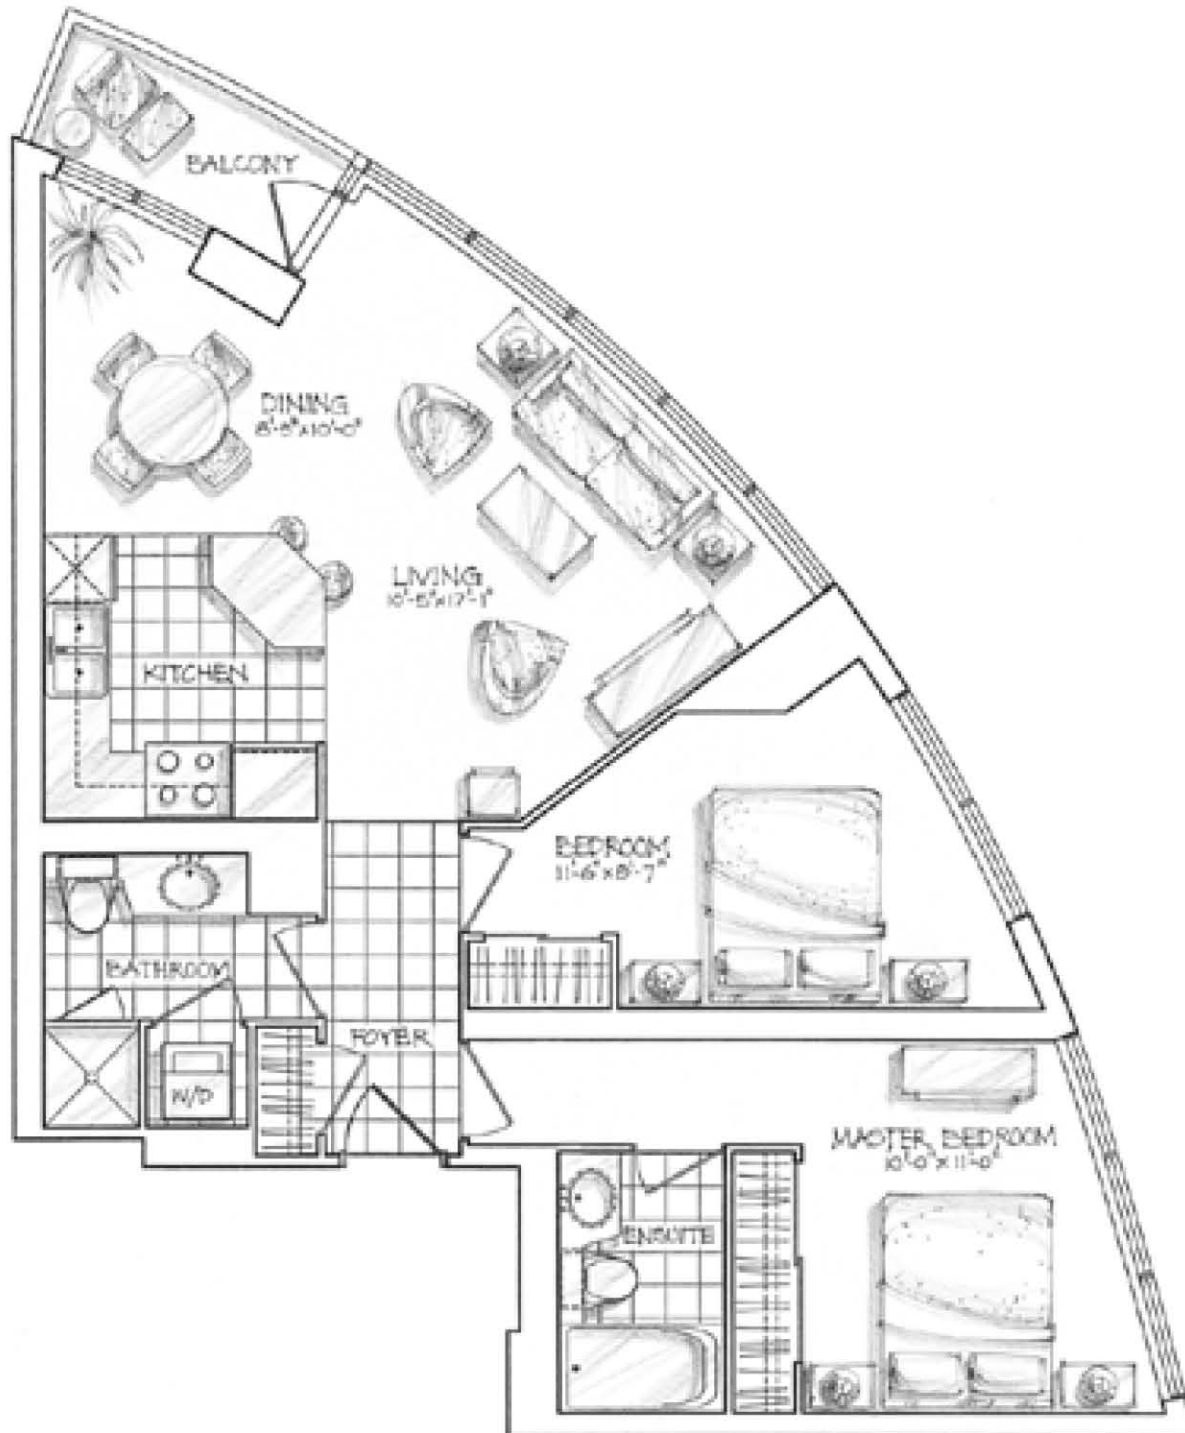

# THE MADISON

852 SQ. FT.

Floors 25-34

All areas and stated room dimensions are approximate. Floor area measured in accordance with ONHP bulletin #22. Actual living area will vary from floor area stated.

BLACK KEYLINE DOES NOT PRINT