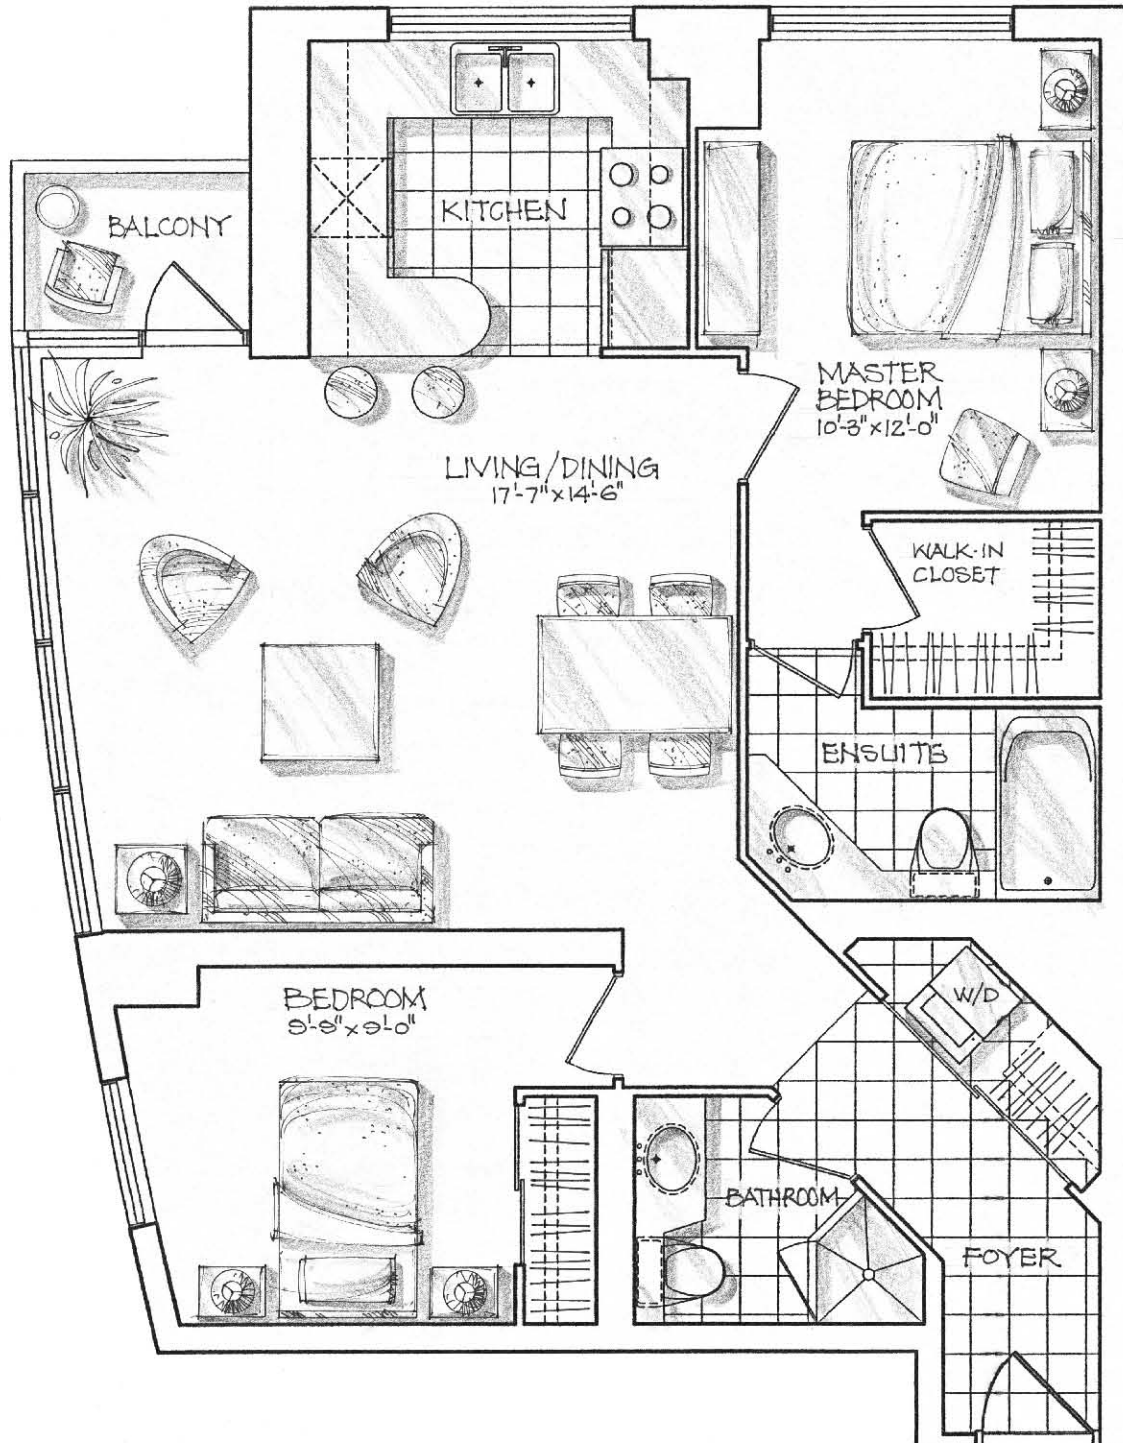

# THE LONSDALE

881 SQ. FT.

Floors 25-34

All areas and stated room dimensions are approximate. Floor area measured in accordance with ONHP bulletin #22. Actual living area will vary from floor area stated.

BLACK KEYLINE DOES NOT PRINT