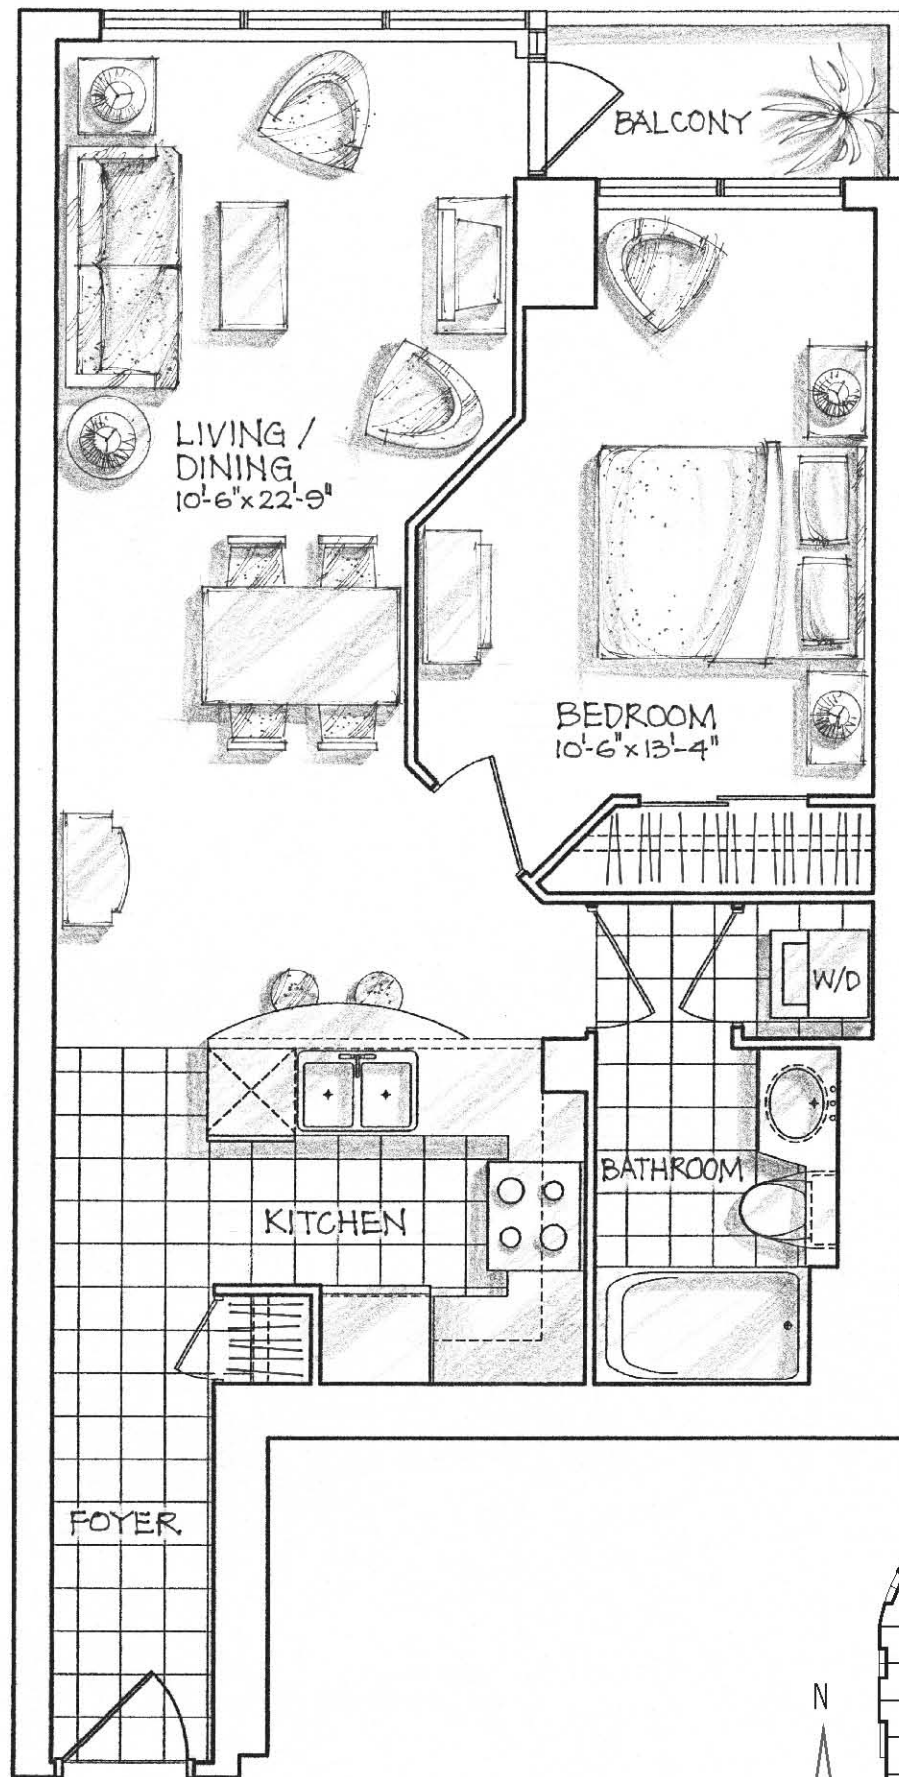

THE GLENROSE

651 SQ. FT.

Floors 25-34

All areas and stated room dimensions are approximate. Floor area measured in accordance with ONI-WP bulletin #22. Actual living area will vary from floor area stated.

BLACK KEYLINE DOES NOT PRINT