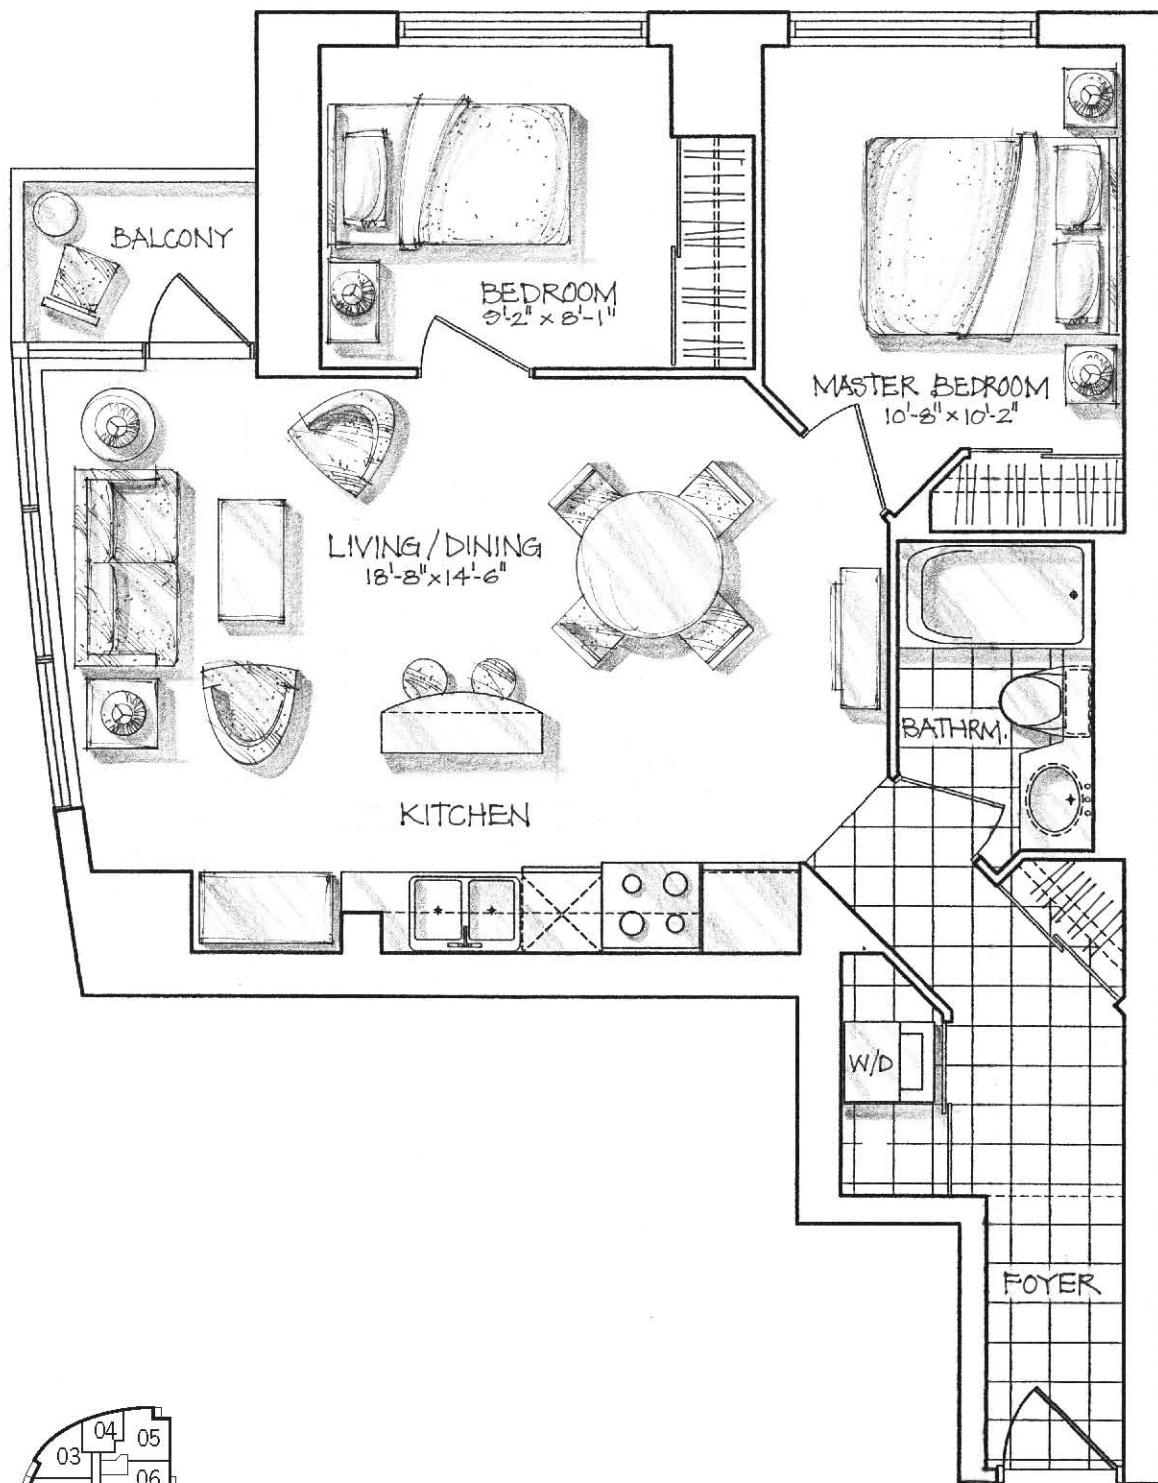

# THE ESPLANADE

692 SQ. FT.

Floors 7-16

All areas and stated room dimensions are approximate. Floor area measured in accordance with ONHWP bulletin #22. Actual living area will vary from floor area stated.

BLACK KEYLINE DOES NOT PRINT