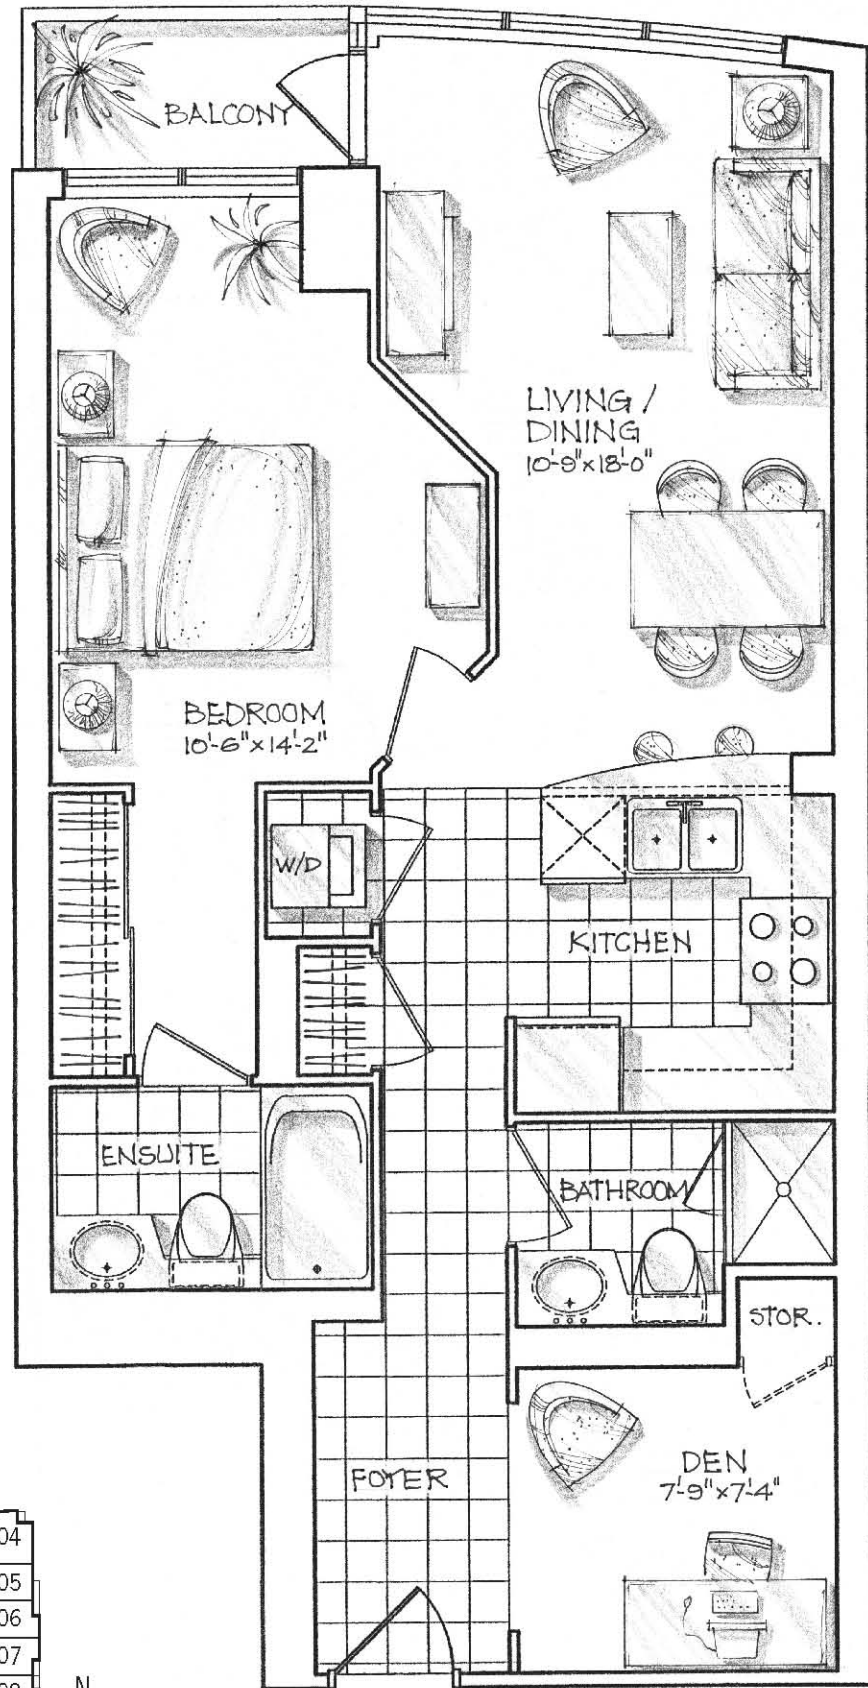

THE BEDFORD

718 SQ. FT.

Floors 25-34

All areas and stated room dimensions are approximate. Floor area measured in accordance with ONHWP bulletin #22. Actual living area will vary from floor area stated.

BLACK KEYLINE DOES NOT PRINT